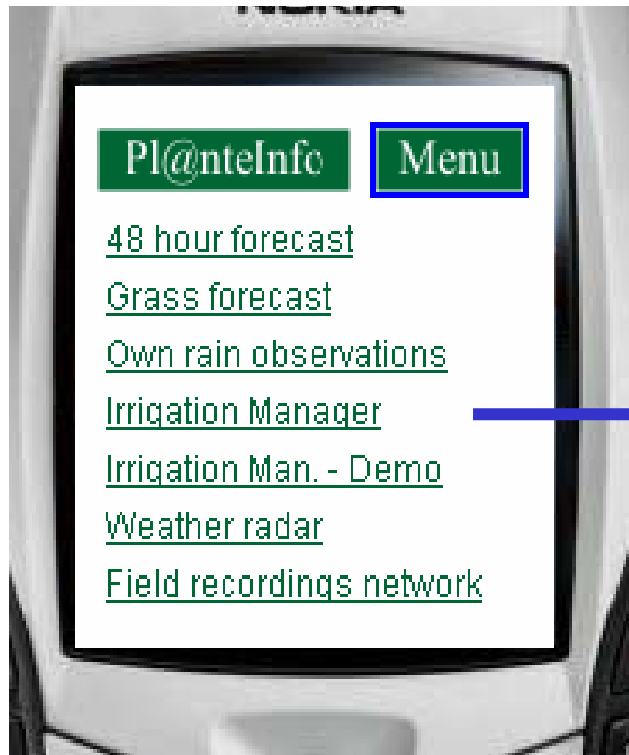

PlanteInfo Mobile