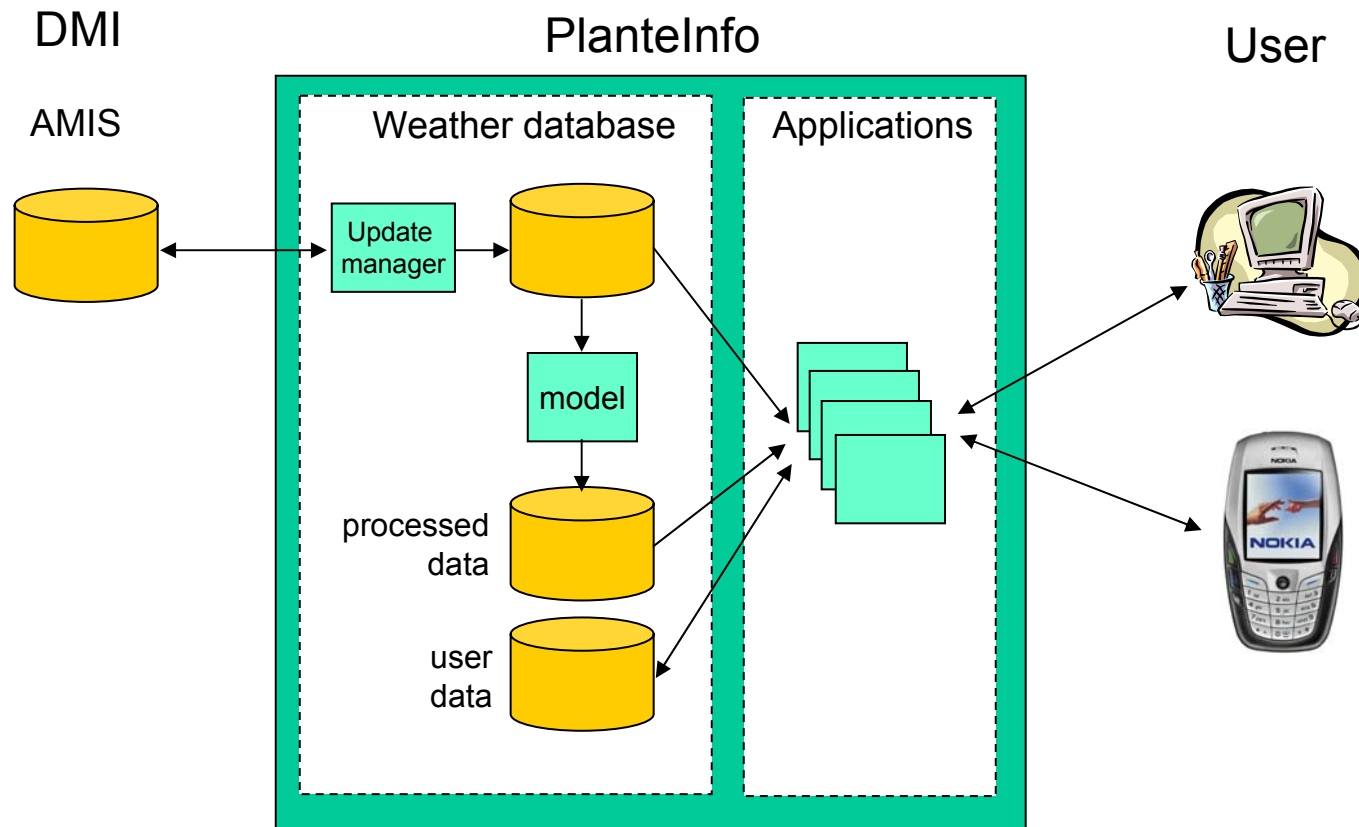

Weather data

Weather data

Weather data

Weather data

Internet-based collaboration

- Sharing of data
 - open rain measurements
 - open irrigation info
- Collaboration
 - subscription system
 - models, components
- eAdvice
 - Services by advisers to customers

Smartphones

Nokia 6600

Siemens SX1

Sony Ericsson P900

Smartphone technology

- WAP 2.0 (XHTML)
- Internet browser (Opera)
- Screen (minimum 175 by 200 pixels)
- GSM mobile telephone network (covers 98% of Denmark)
- GPRS data transmission (~40kbps)

User interface

Smartphone vs. computer:

- Small screen
- Low bandwidth (GPRS)
- Limited keyboard
- No mouse or cursor

PlanteInfo Mobile

- Selected facilities from PlanteInfo where mobile access is an advantage
- Set-up of subscription and DSSs made on pc
- Automatic detection of browser (pc or smartphone)
- Automatic login