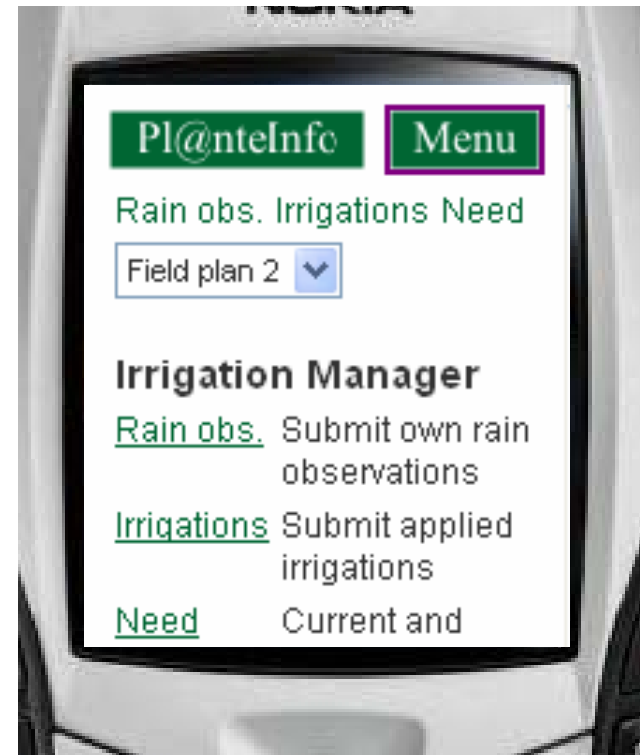

User interface

Smartphone vs. computer:

- Small screen
- Low bandwidth (GPRS)
- Limited keyboard
- No mouse or cursor

PlanteInfo Mobile

- Selected facilities from PlanteInfo where mobile access is an advantage
- Set-up of subscription and DSSs made on pc
- Automatic detection of browser (pc or smartphone)
- Automatic login

PlanteInfo Mobile

PlanteInfo Mobile

PlanteInfo Mobile

PlanteInfo Mobile

PlanteInfo Mobile

Rain obs. Irrigations Need

Field plan 2

Submit irrigation