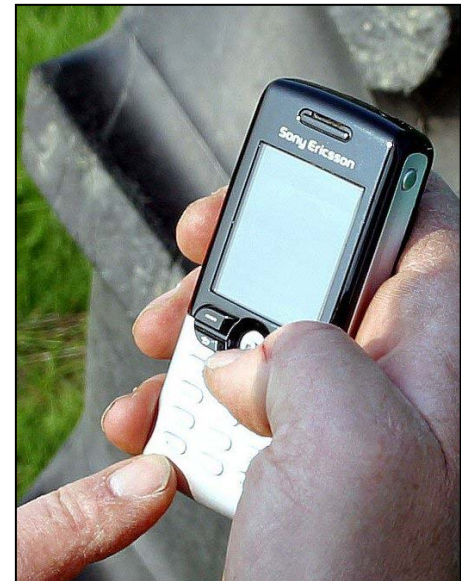

Internet and Mobile Technologies for Agrometeorological Applications

Allan Leck Jensen
Iver Thysen

Danish Institute of Agricultural Sciences

Background

Pct. Danish households

2004:

PC: 81%

Int.net: 71%