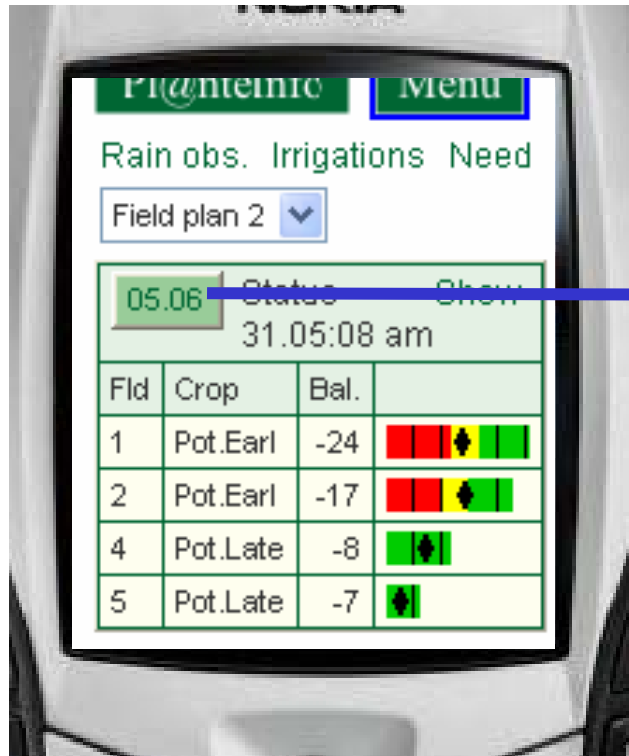

User interface

Smartphone vs. computer:

- Small screen
- Low bandwidth (GPRS)
- Limited keyboard
- No mouse or cursor

PlanteInfo Mobile

- Selected facilities from PlanteInfo where mobile access is an advantage
- Set-up of subscription and DSSs made on pc
- Automatic detection of browser (pc or smartphone)
- Automatic login

PlanteInfo Mobile

PlanteInfo Mobile

PlanteInfo Mobile

PlanteInfo Mobile

PlanteInfo Mobile

Rain obs. Irrigations Need

Field plan 2

Submit irrigation

Field	Latest		<< 31.05
	Date	mm	mm
1		<input type="text" value="24"/>	
2		<input type="text" value="17"/>	
3		<input type="text"/>	
4		<input type="text"/>	

Rain obs. Irrigations Need

Field plan 2

Submit irrigation

Field	Latest		<< 31.05
	Date	mm	mm
1	31.05	24	<input type="text"/>
2	31.05	17	<input type="text"/>
3			<input type="text"/>
4			<input type="text"/>

PlanteInfo Mobile

User interfaces

Mobile browser

Web browser