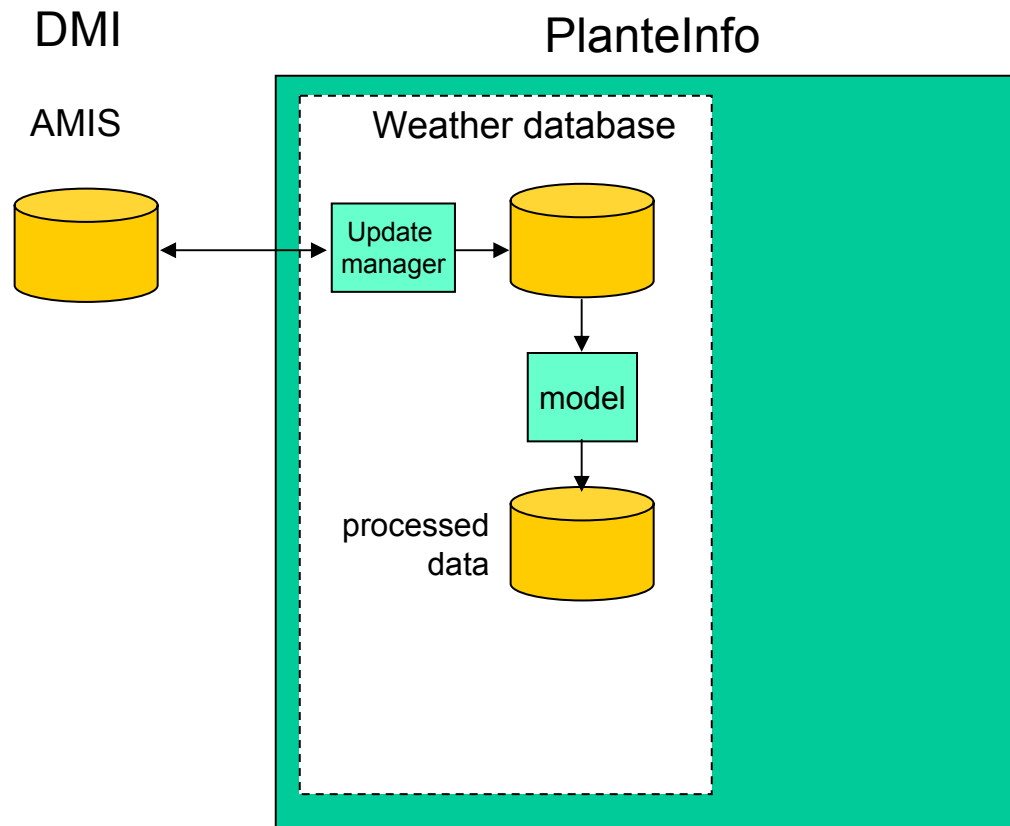

Background: PlanteInfo

Farmers need information in the field

Information by SMS

Mobile phones with Internet access

Weather data

DMI

AMIS

Weather data

DMI

AMIS

AMIS

- Forecasts (48 hours, 6 days)
- Observations
- Radar images (10 min.)
- 10 x 10 km grids

Weather data

DMI

AMIS

Weather data

Weather data

Weather data

Weather data

Weather data

Internet-based collaboration

- Sharing of data
 - open rain measurements
 - open irrigation info
- Collaboration
 - subscription system
 - models, components
- eAdvice
 - Services by advisers to customers