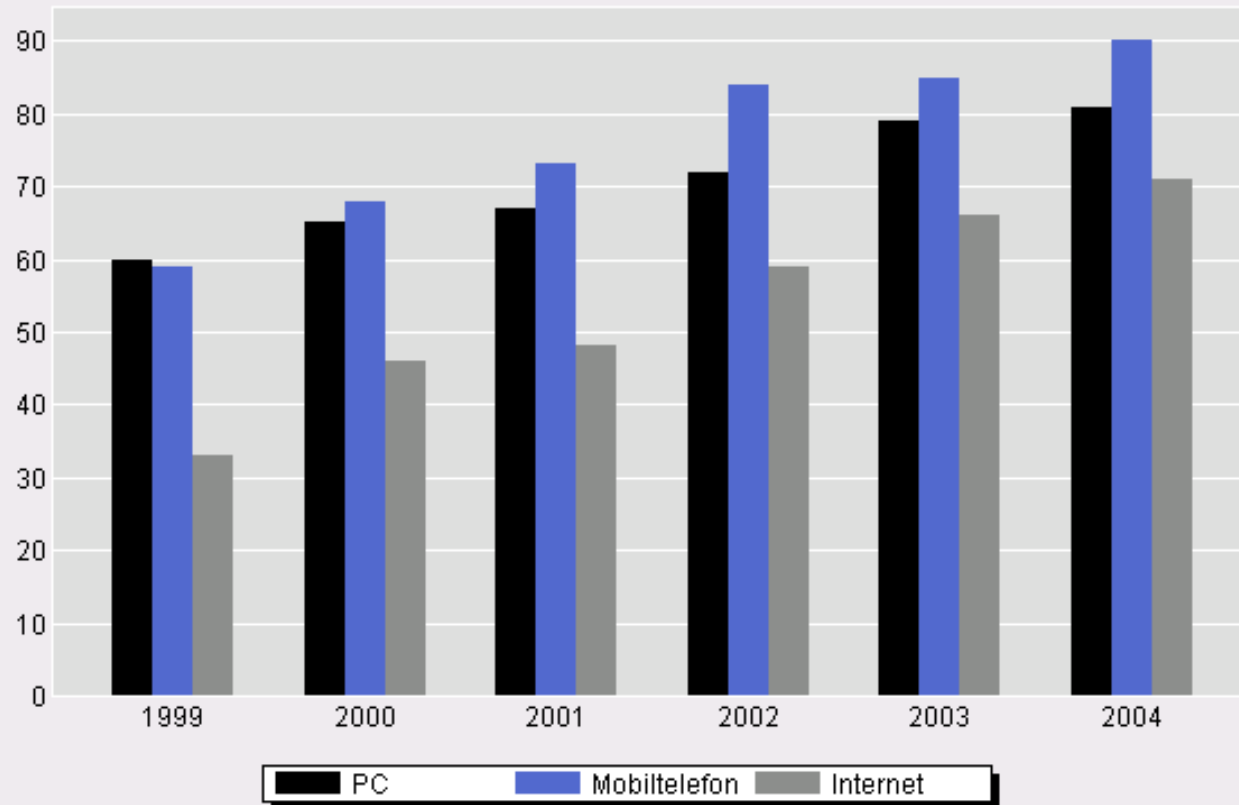

Internet and Mobile Technologies for Agrometeorological Applications

Allan Leck Jensen
Iver Thysen

Danish Institute of Agricultural Sciences

Background

Pct. Danish households

2004:

PC: 81%

Int.net: 71%