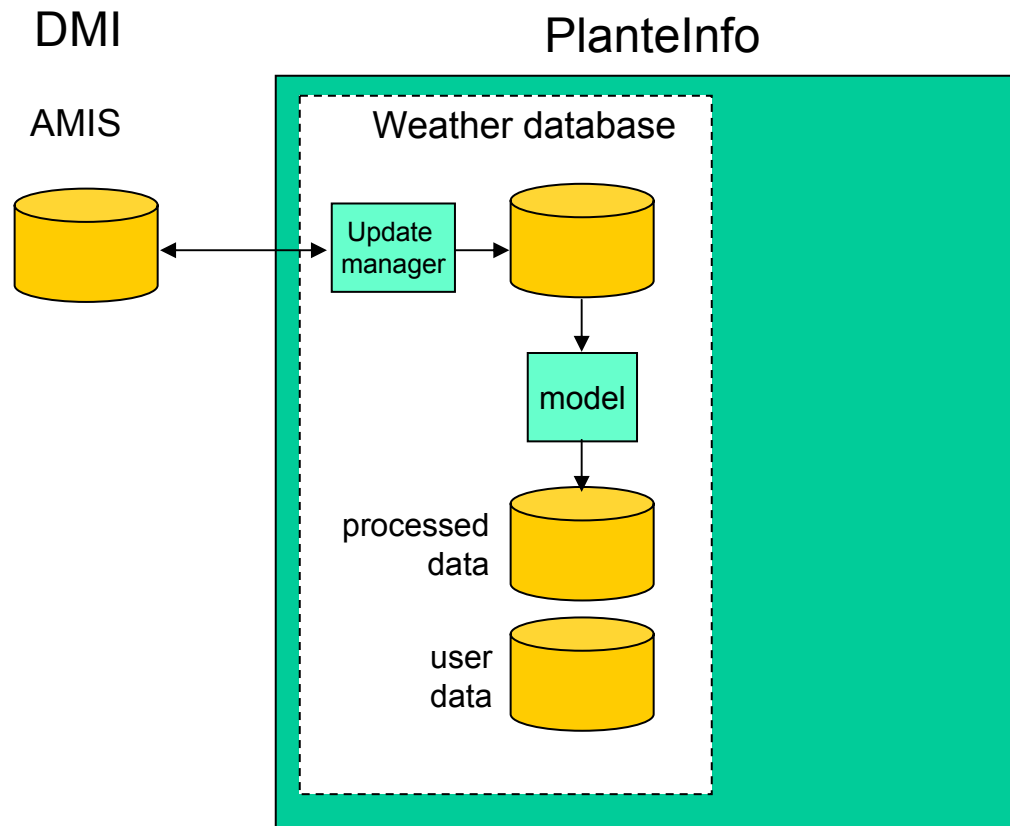

Background: PlanteInfo

Farmers need information in the field

Information by SMS

Mobile phones with Internet access

Weather data

DMI

AMIS

Weather data

DMI

AMIS

AMIS

- Forecasts (48 hours, 6 days)
- Observations
- Radar images (10 min.)
- 10 x 10 km grids

Weather data

DMI

AMIS

Weather data

Weather data

Weather data

Weather data

Weather data

Internet-based collaboration

- Sharing of data
 - open rain measurements
 - open irrigation info
- Collaboration
 - subscription system
 - models, components
- eAdvice
 - Services by advisers to customers