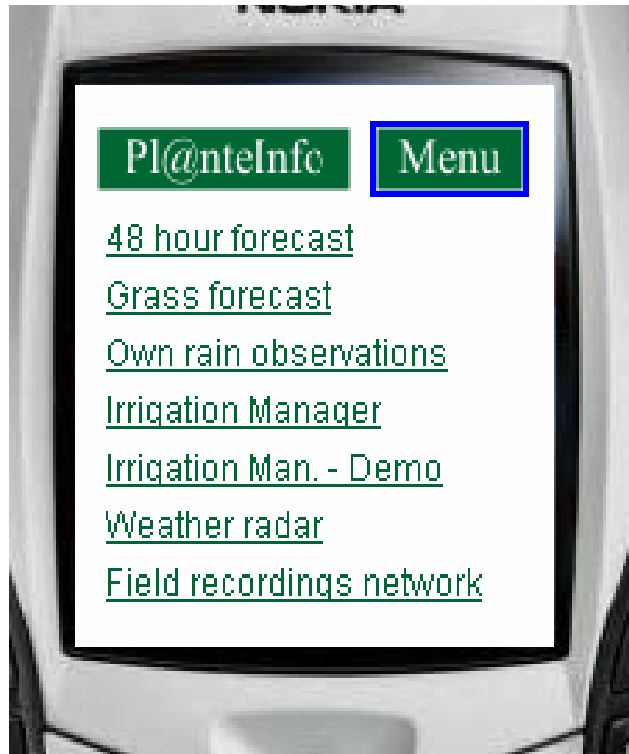

Weather data

Weather data

Weather data

Weather data

Internet-based collaboration

- Sharing of data
 - open rain measurements
 - open irrigation info
- Collaboration
 - subscription system
 - models, components
- eAdvice
 - Services by advisers to customers

Smartphones

Nokia 6600

Siemens SX1

Sony Ericsson P900

Smartphone technology

- WAP 2.0 (XHTML)
- Internet browser (Opera)
- Screen (minimum 175 by 200 pixels)
- GSM mobile telephone network (covers 98% of Denmark)
- GPRS data transmission (~40kbps)

User interface

Smartphone vs. computer:

- Small screen
- Low bandwidth (GPRS)
- Limited keyboard
- No mouse or cursor

PlanteInfo Mobile

- Selected facilities from PlanteInfo where mobile access is an advantage
- Set-up of subscription and DSSs made on pc
- Automatic detection of browser (pc or smartphone)
- Automatic login