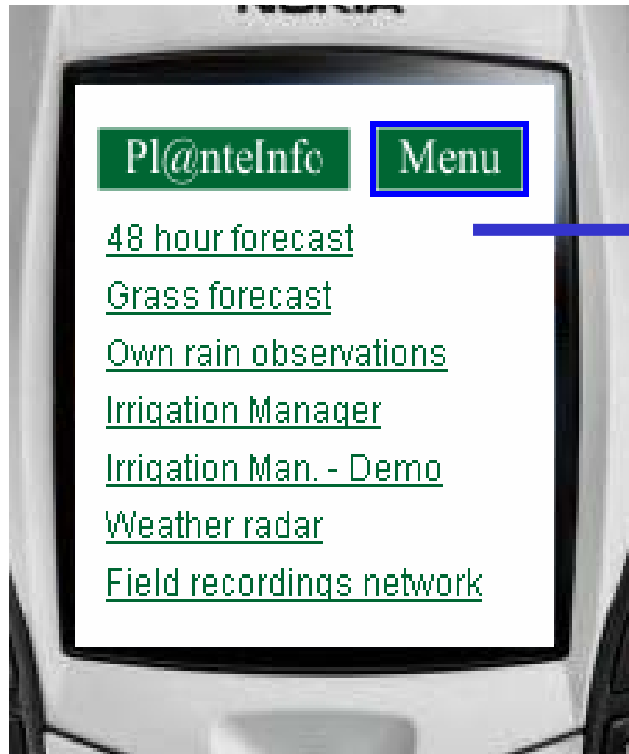

PlanteInfo Mobile