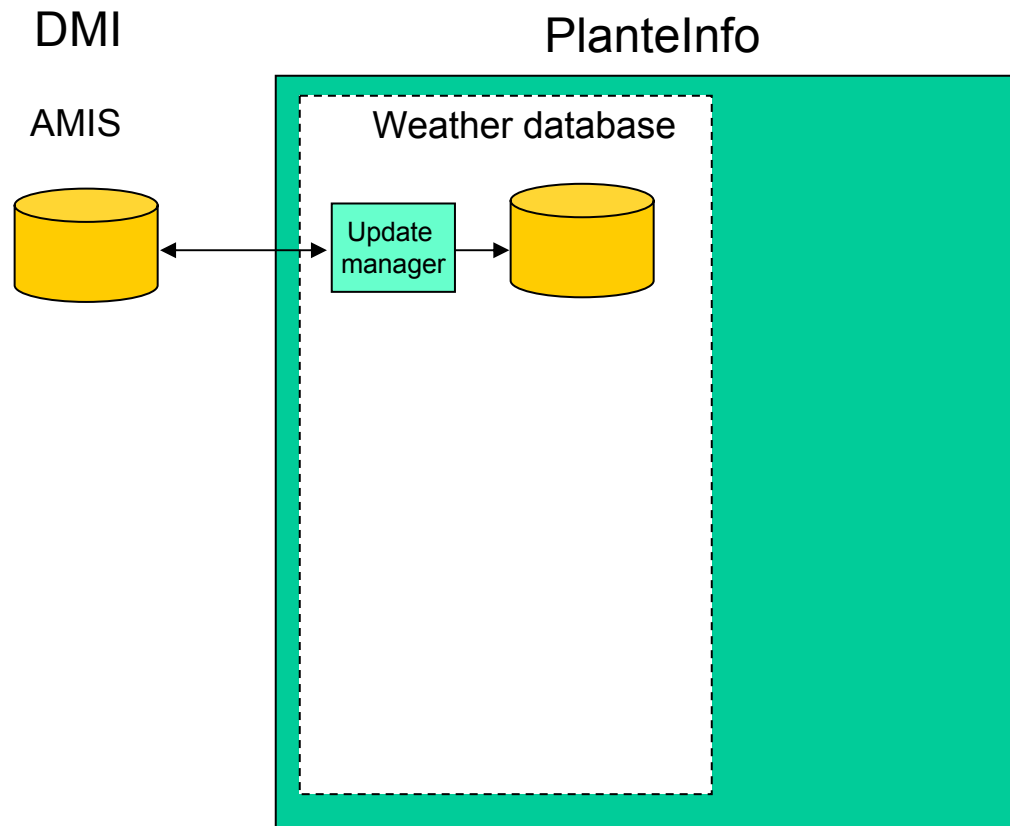

Background: PlanteInfo

Farmers need information in the field

Information by SMS

Mobile phones with Internet access

Weather data

DMI

AMIS

Weather data

DMI

AMIS

AMIS

- Forecasts (48 hours, 6 days)
- Observations
- Radar images (10 min.)
- 10 x 10 km grids

Weather data

DMI

AMIS

Weather data

Weather data

Weather data

Weather data

Weather data

Internet-based collaboration

- Sharing of data
 - open rain measurements
 - open irrigation info
- Collaboration
 - subscription system
 - models, components
- eAdvice
 - Services by advisers to customers