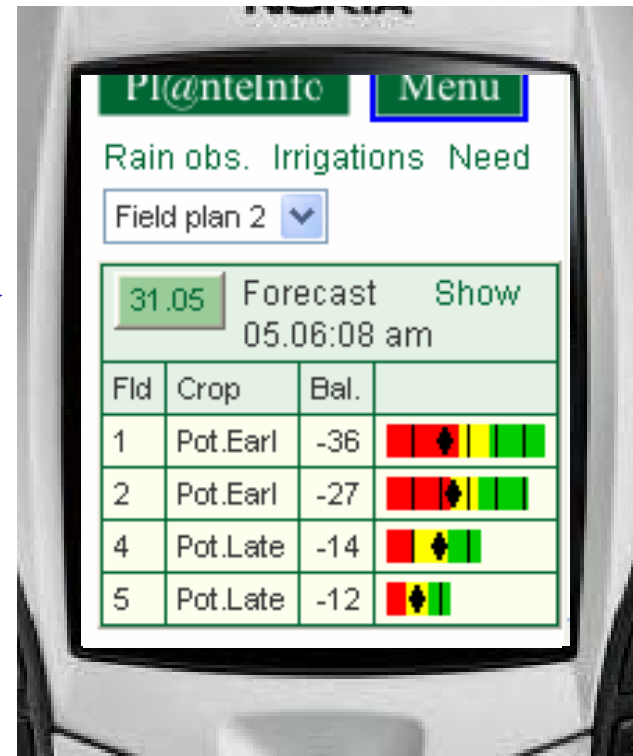

User interface

Smartphone vs. computer:

- Small screen
- Low bandwidth (GPRS)
- Limited keyboard
- No mouse or cursor

PlanteInfo Mobile

- Selected facilities from PlanteInfo where mobile access is an advantage
- Set-up of subscription and DSSs made on pc
- Automatic detection of browser (pc or smartphone)
- Automatic login

PlanteInfo Mobile

PlanteInfo Mobile

PlanteInfo Mobile

PlanteInfo Mobile

PlanteInfo Mobile

Rain obs. Irrigations Need

Field plan 2

Submit irrigation

Field	Latest		<< 31.05
	Date	mm	mm
1		<input type="text" value="24"/>	
2		<input type="text" value="17"/>	
3		<input type="text"/>	
4		<input type="text"/>	

Rain obs. Irrigations Need

Field plan 2

Submit irrigation

Field	Latest		<< 31.05
	Date	mm	mm
1	31.05	24	<input type="text"/>
2	31.05	17	<input type="text"/>
3			<input type="text"/>
4			<input type="text"/>

PlanteInfo Mobile

User interfaces

Mobile browser

Web browser