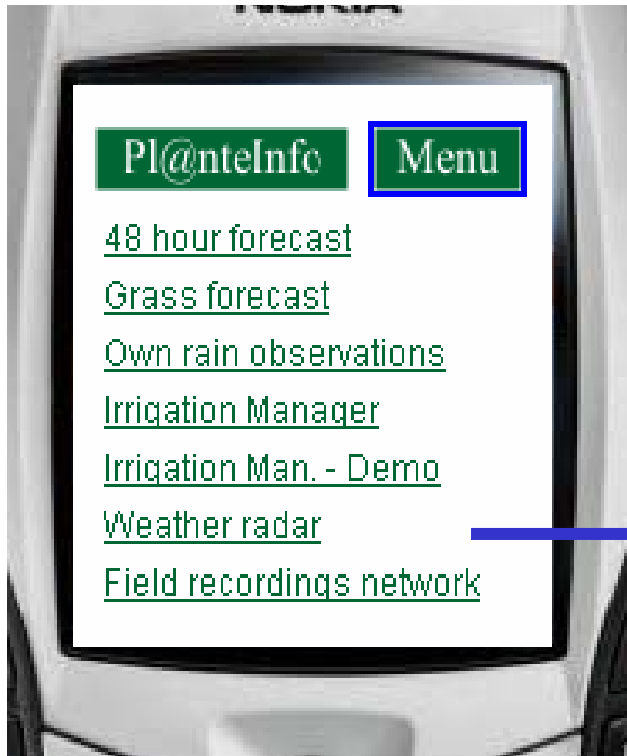

PlanteInfo Mobile