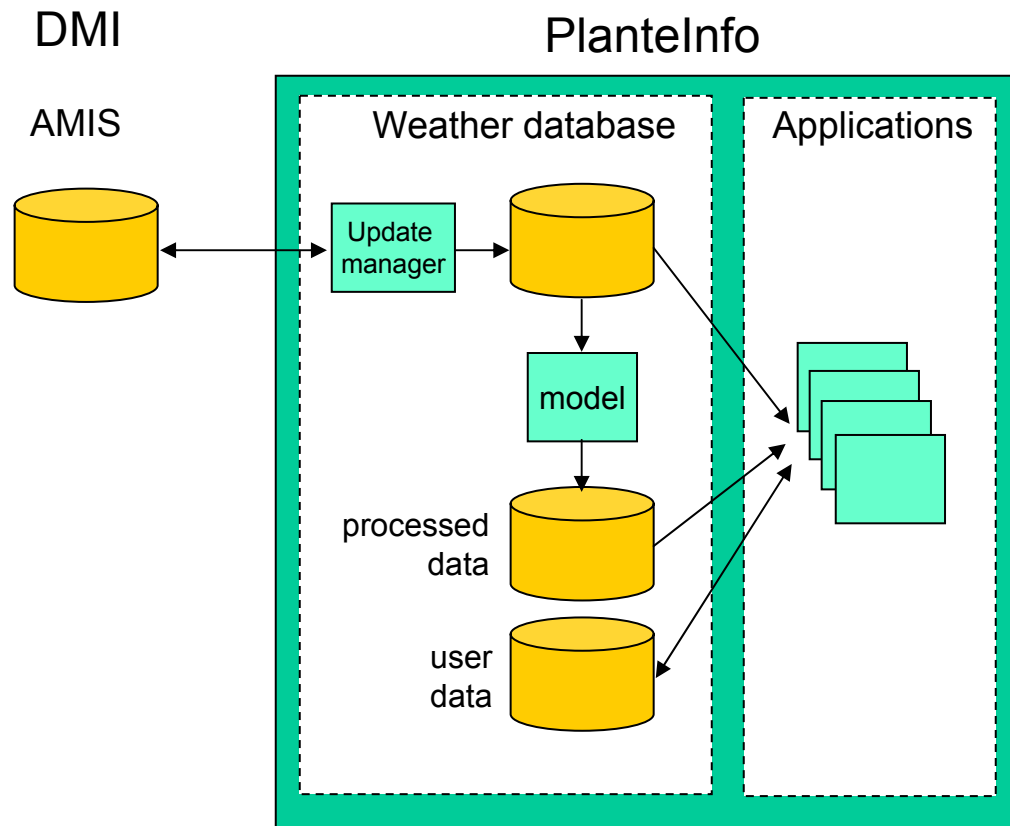

Background: PlanteInfo

Farmers need information in the field

Information by SMS

Mobile phones with Internet access

Weather data

DMI

AMIS

Weather data

DMI

AMIS

AMIS

- Forecasts (48 hours, 6 days)
- Observations
- Radar images (10 min.)
- 10 x 10 km grids

Weather data

DMI

AMIS

Weather data

Weather data

Weather data

Weather data

Weather data

Internet-based collaboration

- Sharing of data
 - open rain measurements
 - open irrigation info
- Collaboration
 - subscription system
 - models, components
- eAdvice
 - Services by advisers to customers