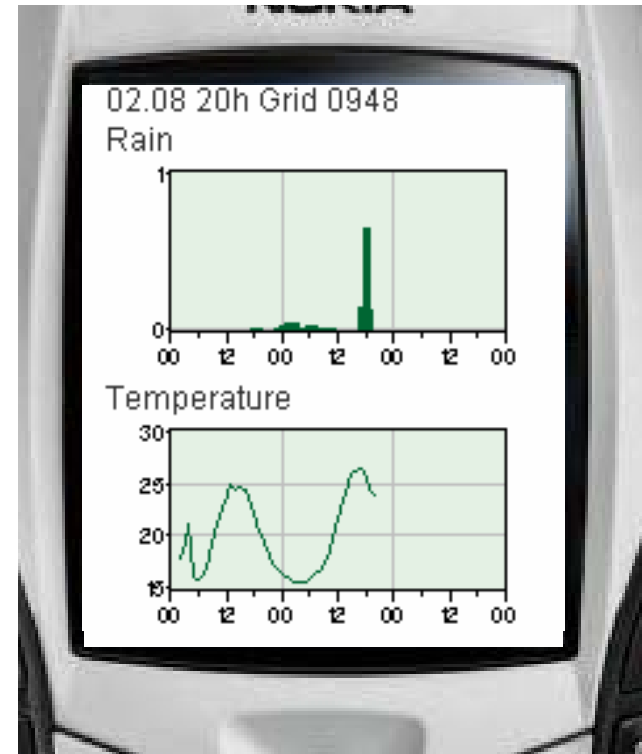

PlanteInfo Mobile